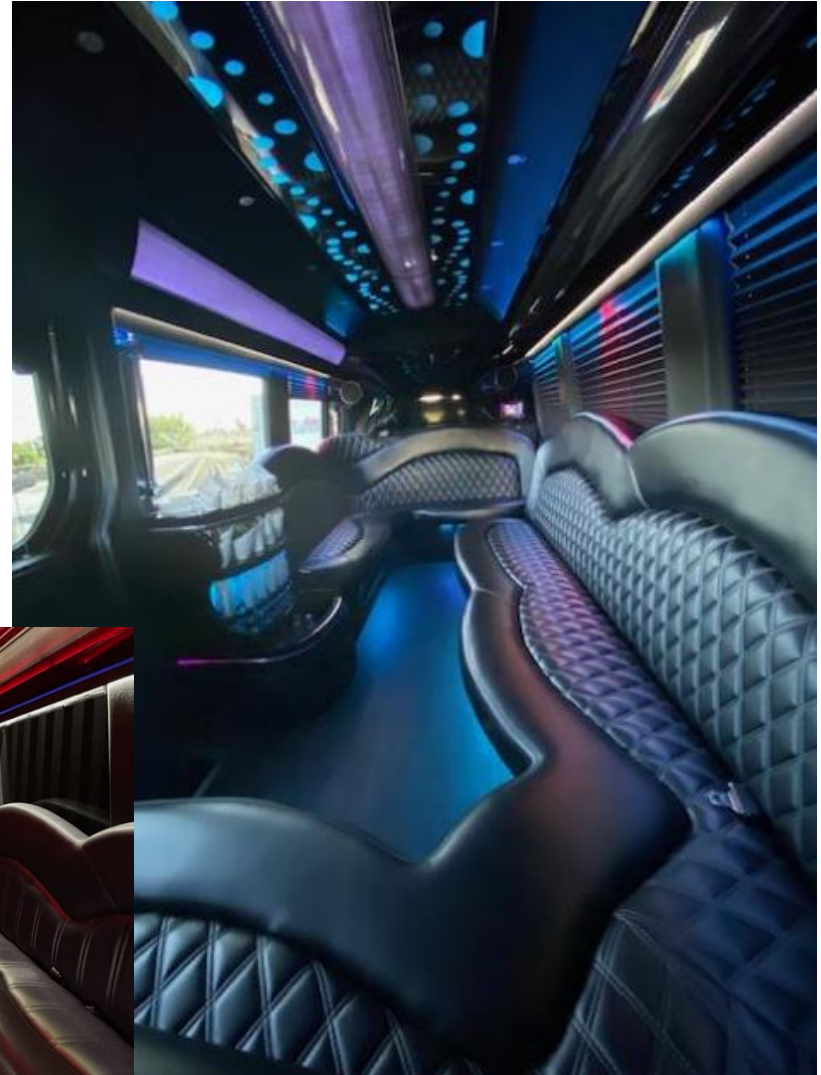

Bolt-Mercedes Sprinter Party Bus 15 Passenger Capacity-No Dance Pole