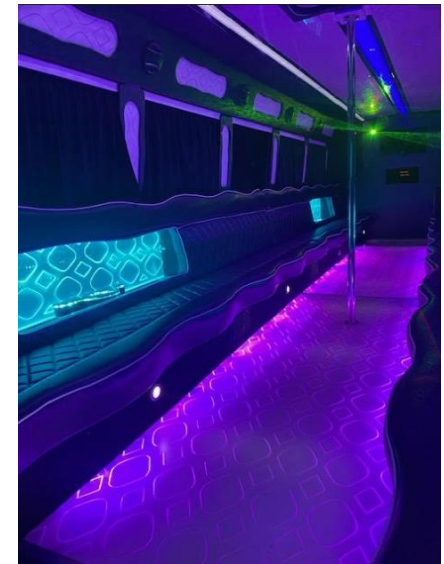

Bertha-Ford 650 White Party Bus- 45/50 Passenger Seating Capacity