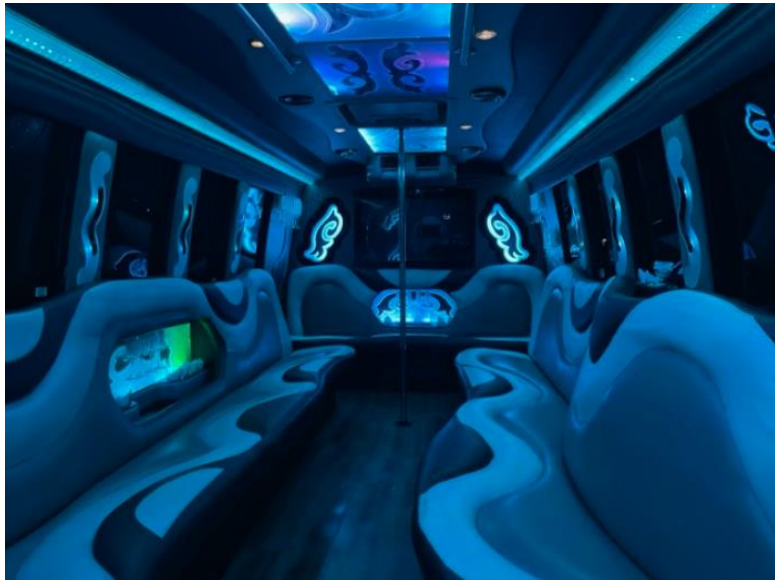

Baby Cakes- Ford 550 White Party Bus 18/22 Passenger Capacity