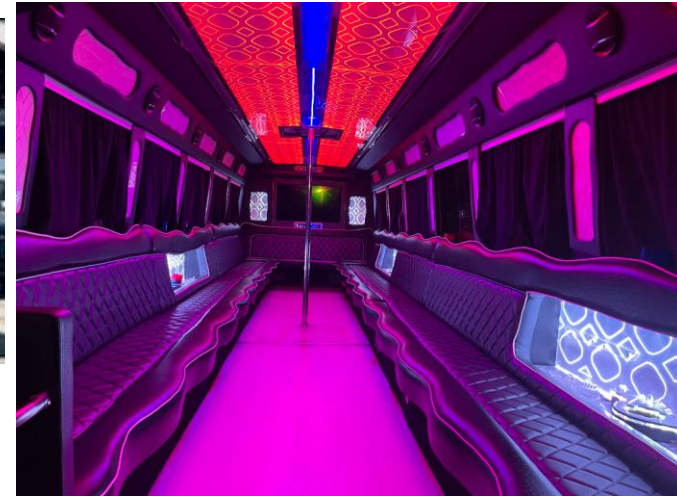

# Belle- Freightliner Luxury White Party Coach 35/45 Passenger w/Bathroom

# Bertha-Ford 650 White Party Bus- 45/50 Passenger Seating Capacity

# Betty- Mercedes Sprinter Party Bus 15 Passenger w/ Dance Pole

# Romeo- MKT Black Stretch Limousine 10 passengers with 5<sup>th</sup> Door