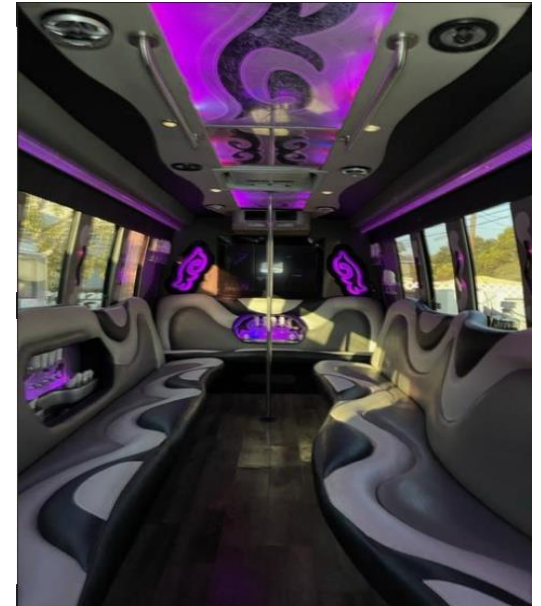

Baby Cakes- Ford 550 White Party Bus 18/22 Passenger Capacity