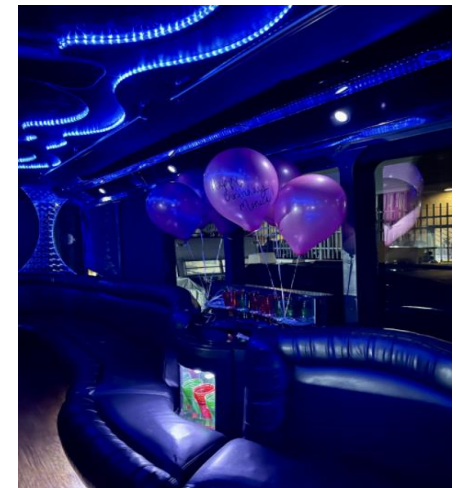

# Bertha-Ford 650 White Party Bus- 45/50 Passenger Seating Capacity

# Buster-Freightliner International Black Party Bus- 40/45 Passenger

# Bentley-GMC Black Party Bus 25/30 Passenger Capacity

# Betty- Mercedes Sprinter Party Bus 15 Passenger w/ Dance Pole