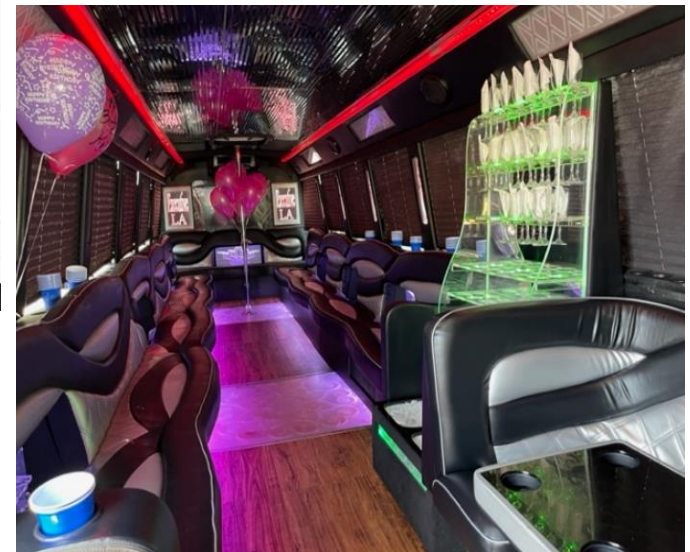

Buster-Freightliner International Black Party Bus- 40/45 Passenger